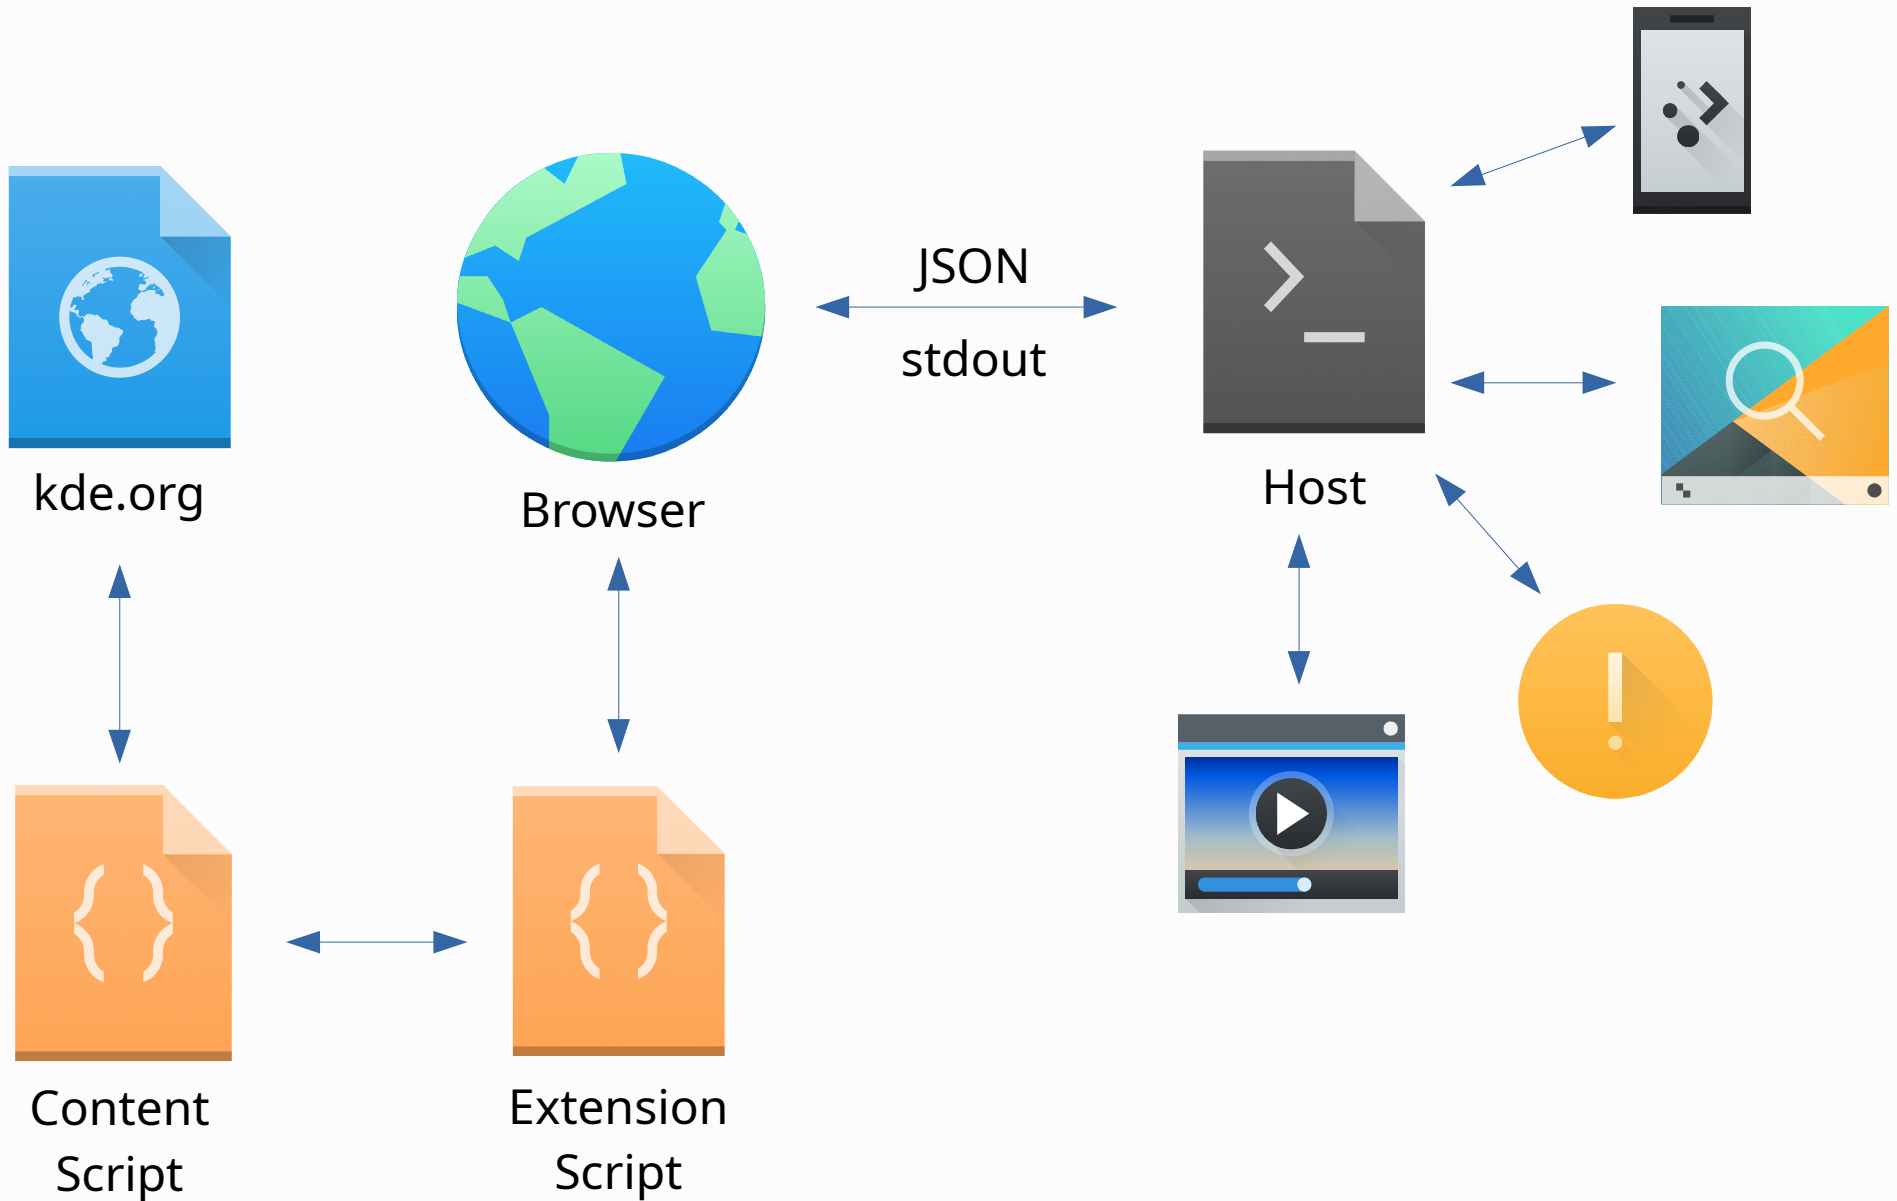

Plasma Browser Integration

Akademy 2018

Kai Uwe Broulik

kde@broulik.de
@kbroulik

Features (1/4)

- Media Controls

Features (2/4)

- KDE Connect Integration

Features (3/4)

- Downloads in Notification Area

Features (4/4)

- Browser Tabs Runner

Supported Browsers

- Firefox
- Google Chrome / Chromium
- Opera
 - Maintainer wanted!
- Vivaldi

What about Falcon?

How does it work?