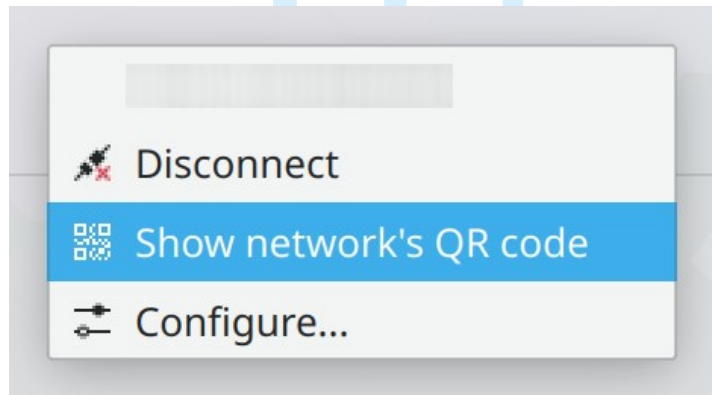

System Tray

● Volume

- Middle click = toggle mute, wheel = volume up / down
- Drag and drop application to change output device

● Microphone

- Middle click = toggle mute microphone

● Battery

- Wheel = adjust screen brightness
- Can show percentage in icon

● Notification

- Middle click = toggle do not disturb, new in Plasma 5.20

● Plasma NM WiFi QR code

Media Controller

- Middle click = play/pause
- Wheel = adjust player volume
- Back/forward = change tracks
- In popup:
 - Space or K = Toggle play/pause
 - P = previous track, N = next track, S = stop
 - ← or J = seek backward, → or L = seek forward, Home / End = seek to start/end
 - 0 ... 9 = seek to 0 ... 90% of track length
- Global shortcuts (media keys)