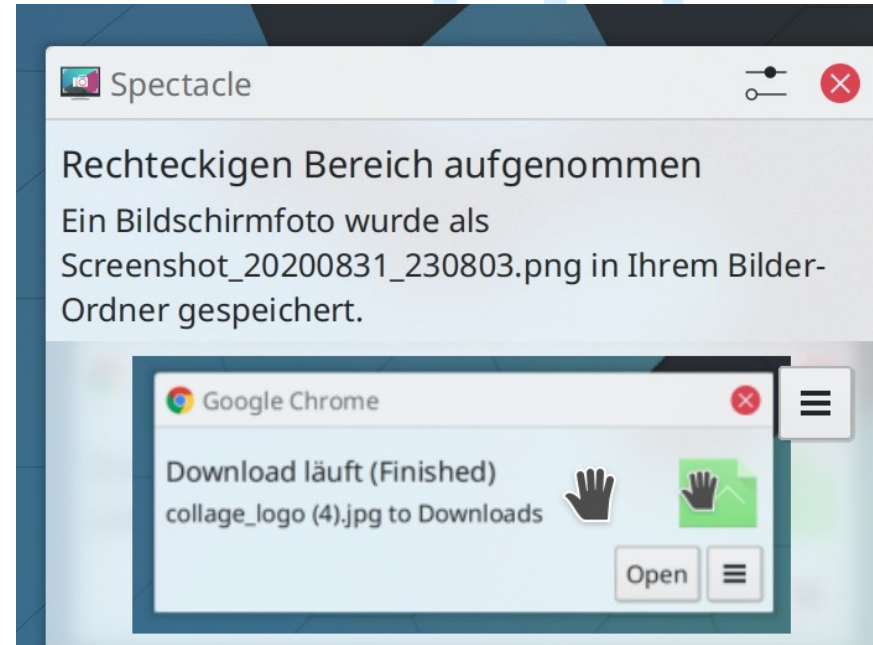

Top Secret

Plasma Features

Things you didn't know Plasma could do

Notifications

- Drag and drop screenshot notification
 - Meta+Shift+PtrScr, select region, done
- Draggable “proxy” icon for downloaded file
 - Download a file, drag file anywhere
- Menu also has additional actions
 - Open Containing Folder
 - Share to online service

System Tray

● Volume

- Middle click = toggle mute, wheel = volume up / down
- Drag and drop application to change output device

● Microphone

- Middle click = toggle mute microphone

● Battery

- Wheel = adjust screen brightness
- Can show percentage in icon

● Notification

- Middle click = toggle do not disturb, new in Plasma 5.20

● Plasma NM WiFi QR code

Media Controller

- Middle click = play/pause
- Wheel = adjust player volume
- Back/forward = change tracks
- In popup:
 - Space or K = Toggle play/pause
 - P = previous track, N = next track, S = stop
 - ← or J = seek backward, → or L = seek forward, Home / End = seek to start/end
 - 0 ... 9 = seek to 0 ... 90% of track length
- Global shortcuts (media keys)