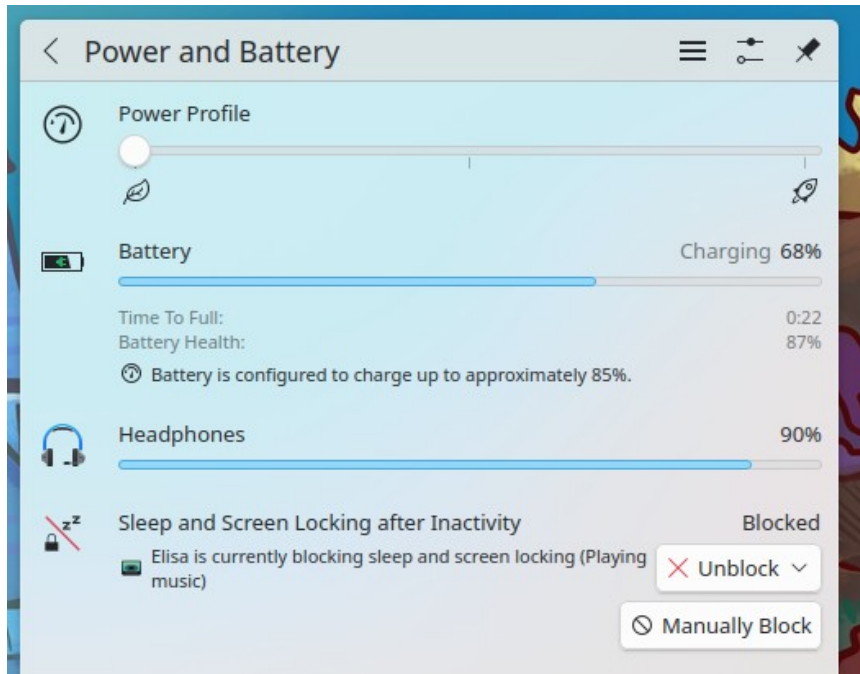

Battery and Brightness Applets Reworked