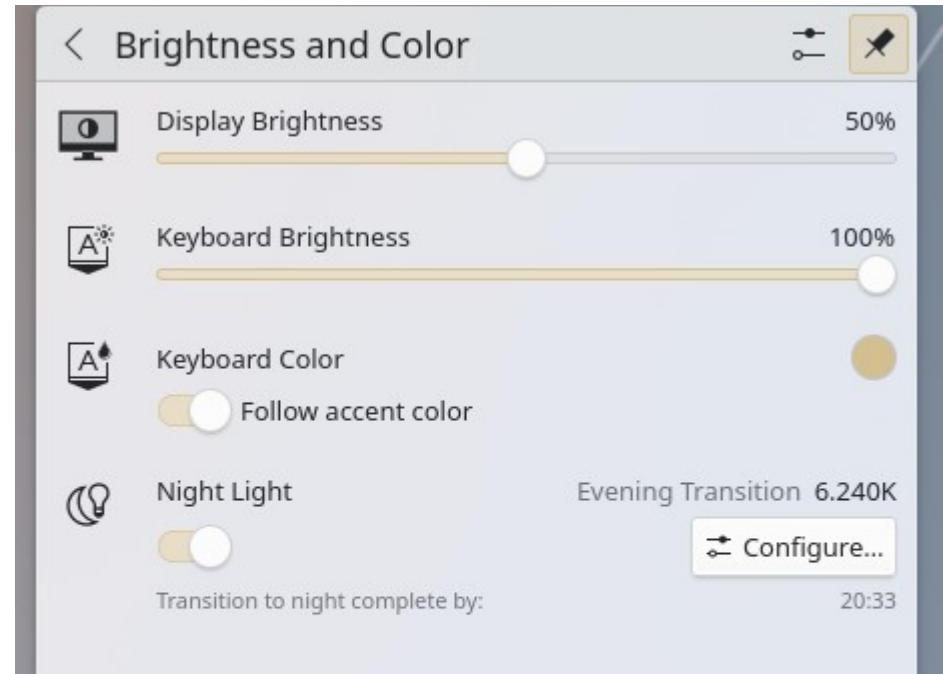

Battery and Brightness Applets Reworked