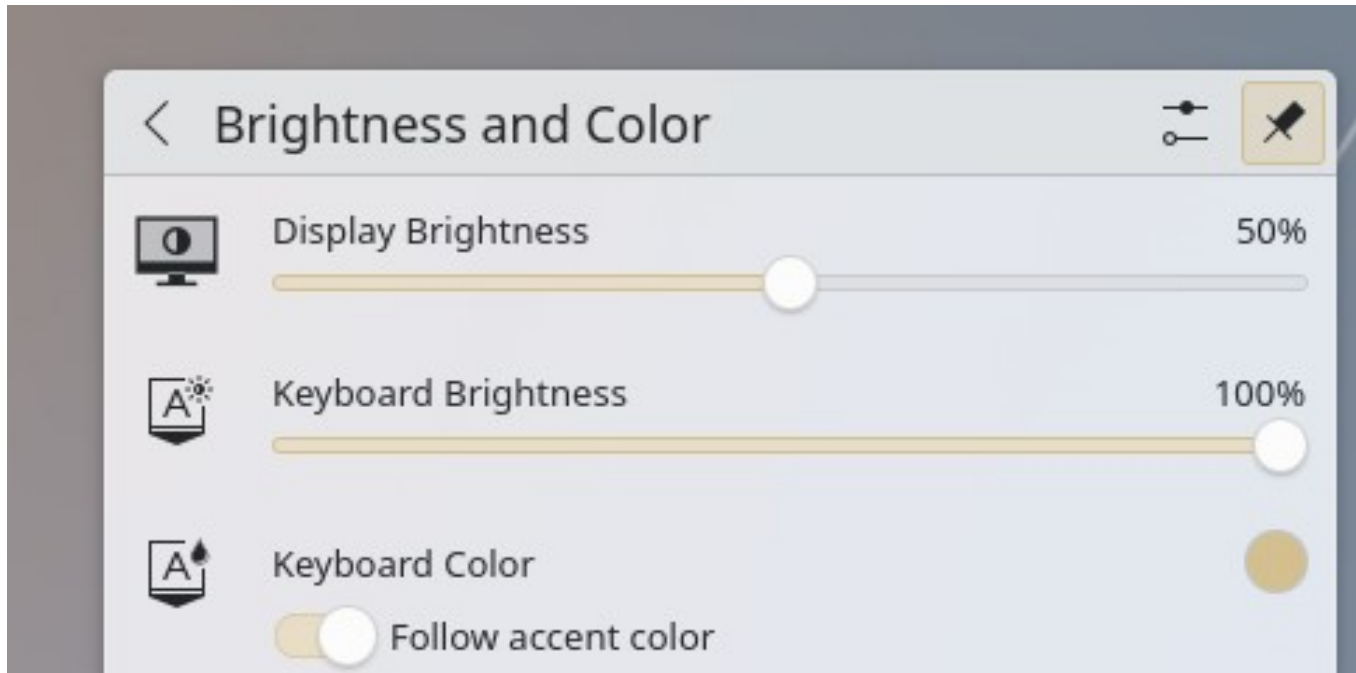

# Night Light Settings Overhauled

# Apps Configurable to Block from Inhibiting Sleep

 Sleep and Screen Locking after Inactivity Blocked

 Elisa is currently blocking sleep and screen locking (Playing music)

✖ Unblock ▾

Only this time

Every time for this app and reason

# Device LEDs Synchronized with Accent Color

Progress