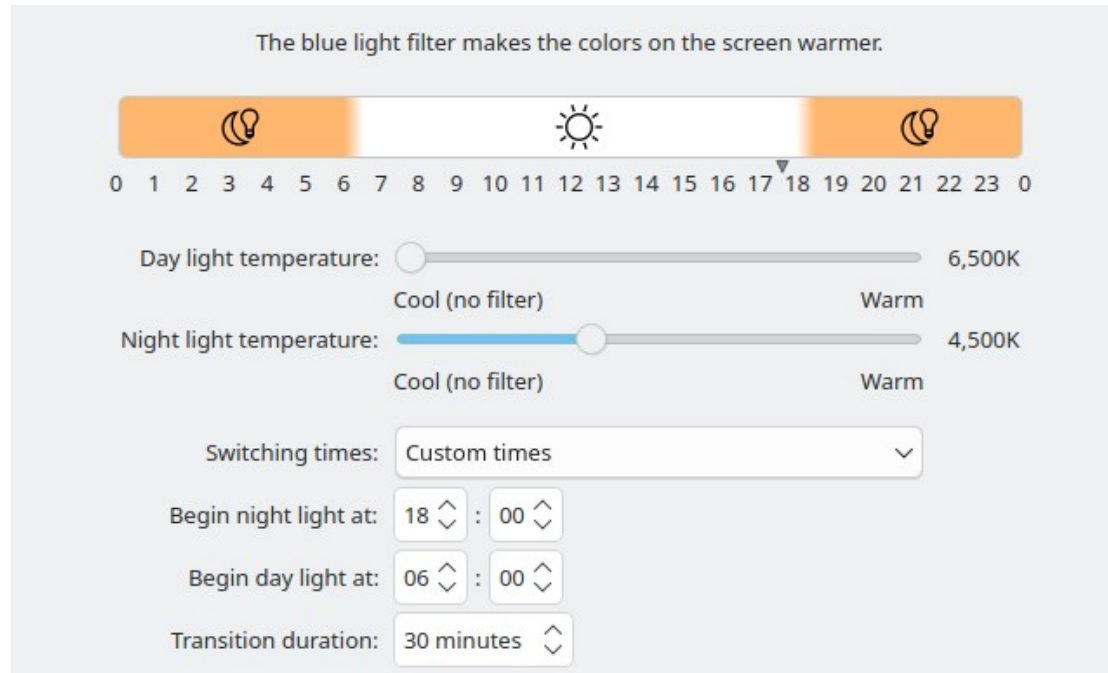

Night Light Settings Overhauled