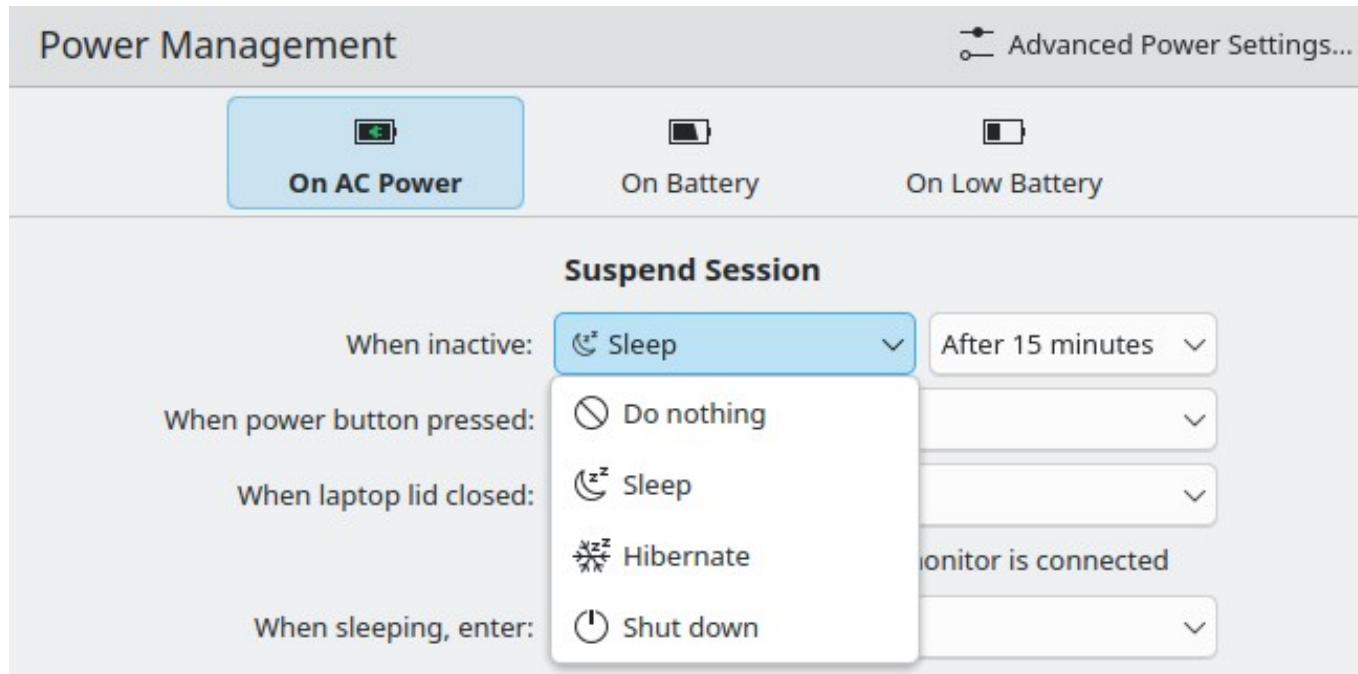

Suspension and Keyboard Backlight Improved