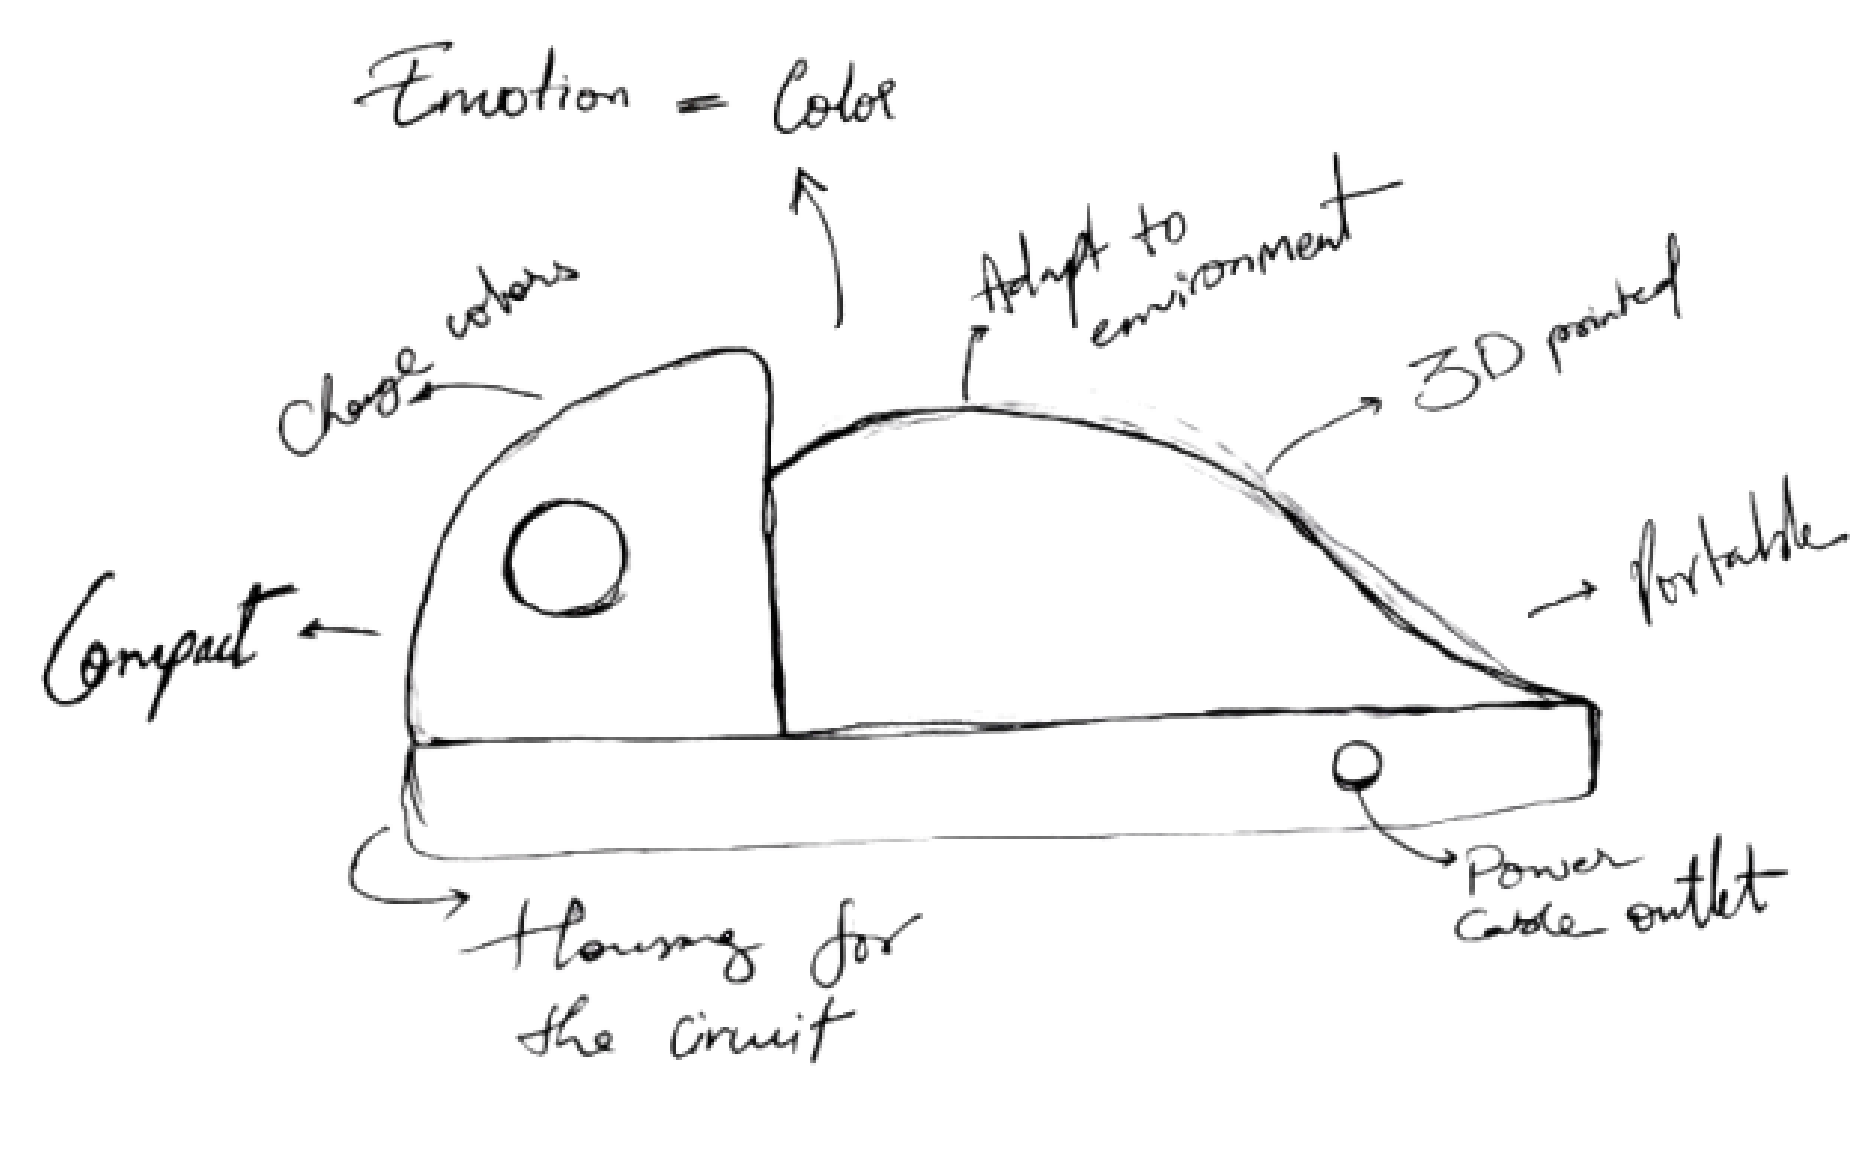

Ideation

Embrace Calmlyon

Illuminate, Transform, Calmlyon

- 25,000 hrs Life time
- Energy Efficient
- Controlled through app
- RQB LEDs

Light Guard

Calmlyon Safety Guide

- Keep electronics dry and safe.
- Handle the casing carefully.
- Use a grounded power source.
- Check wiring for loose connections.