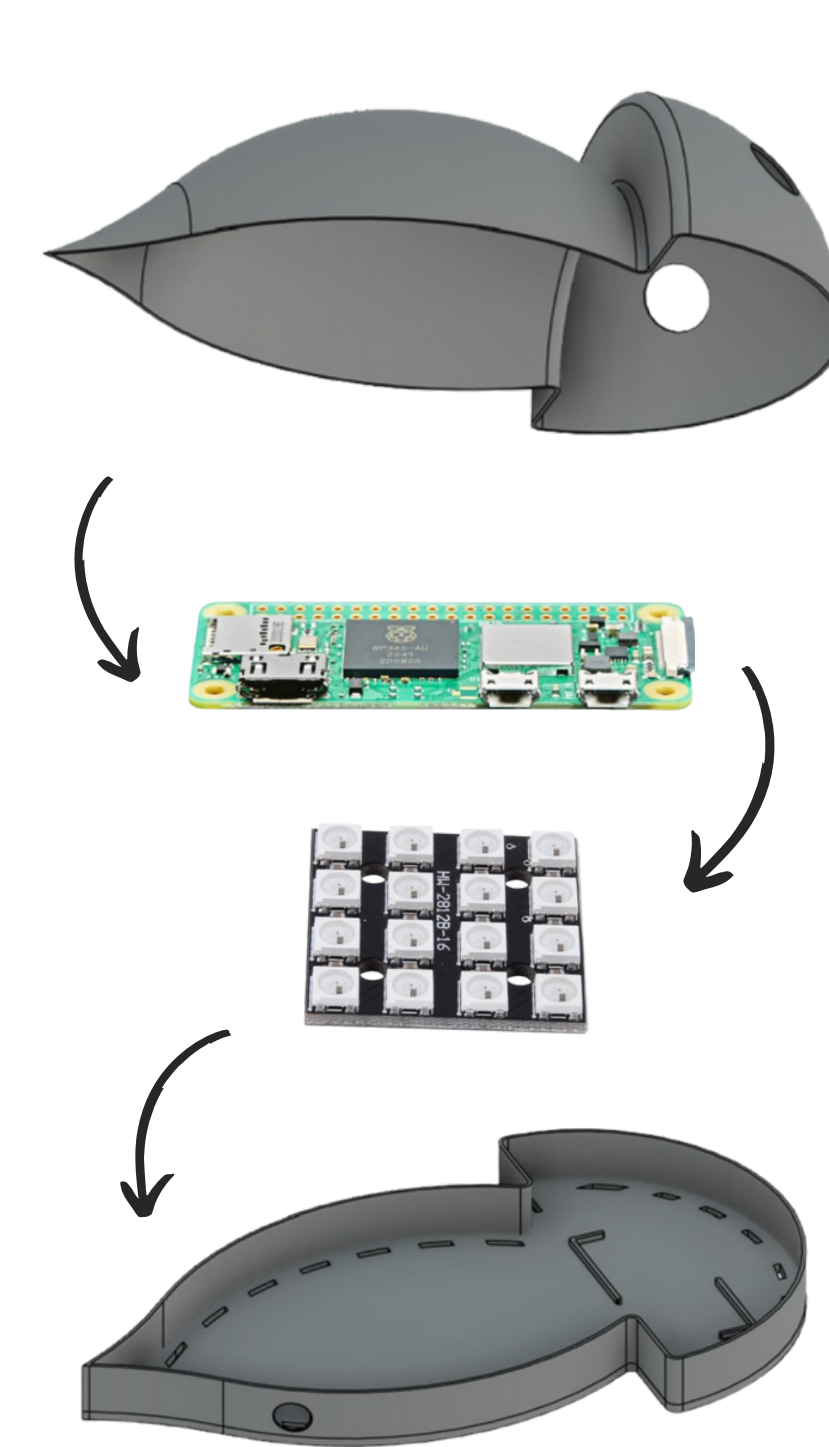

Exploded View

All About Circuits!