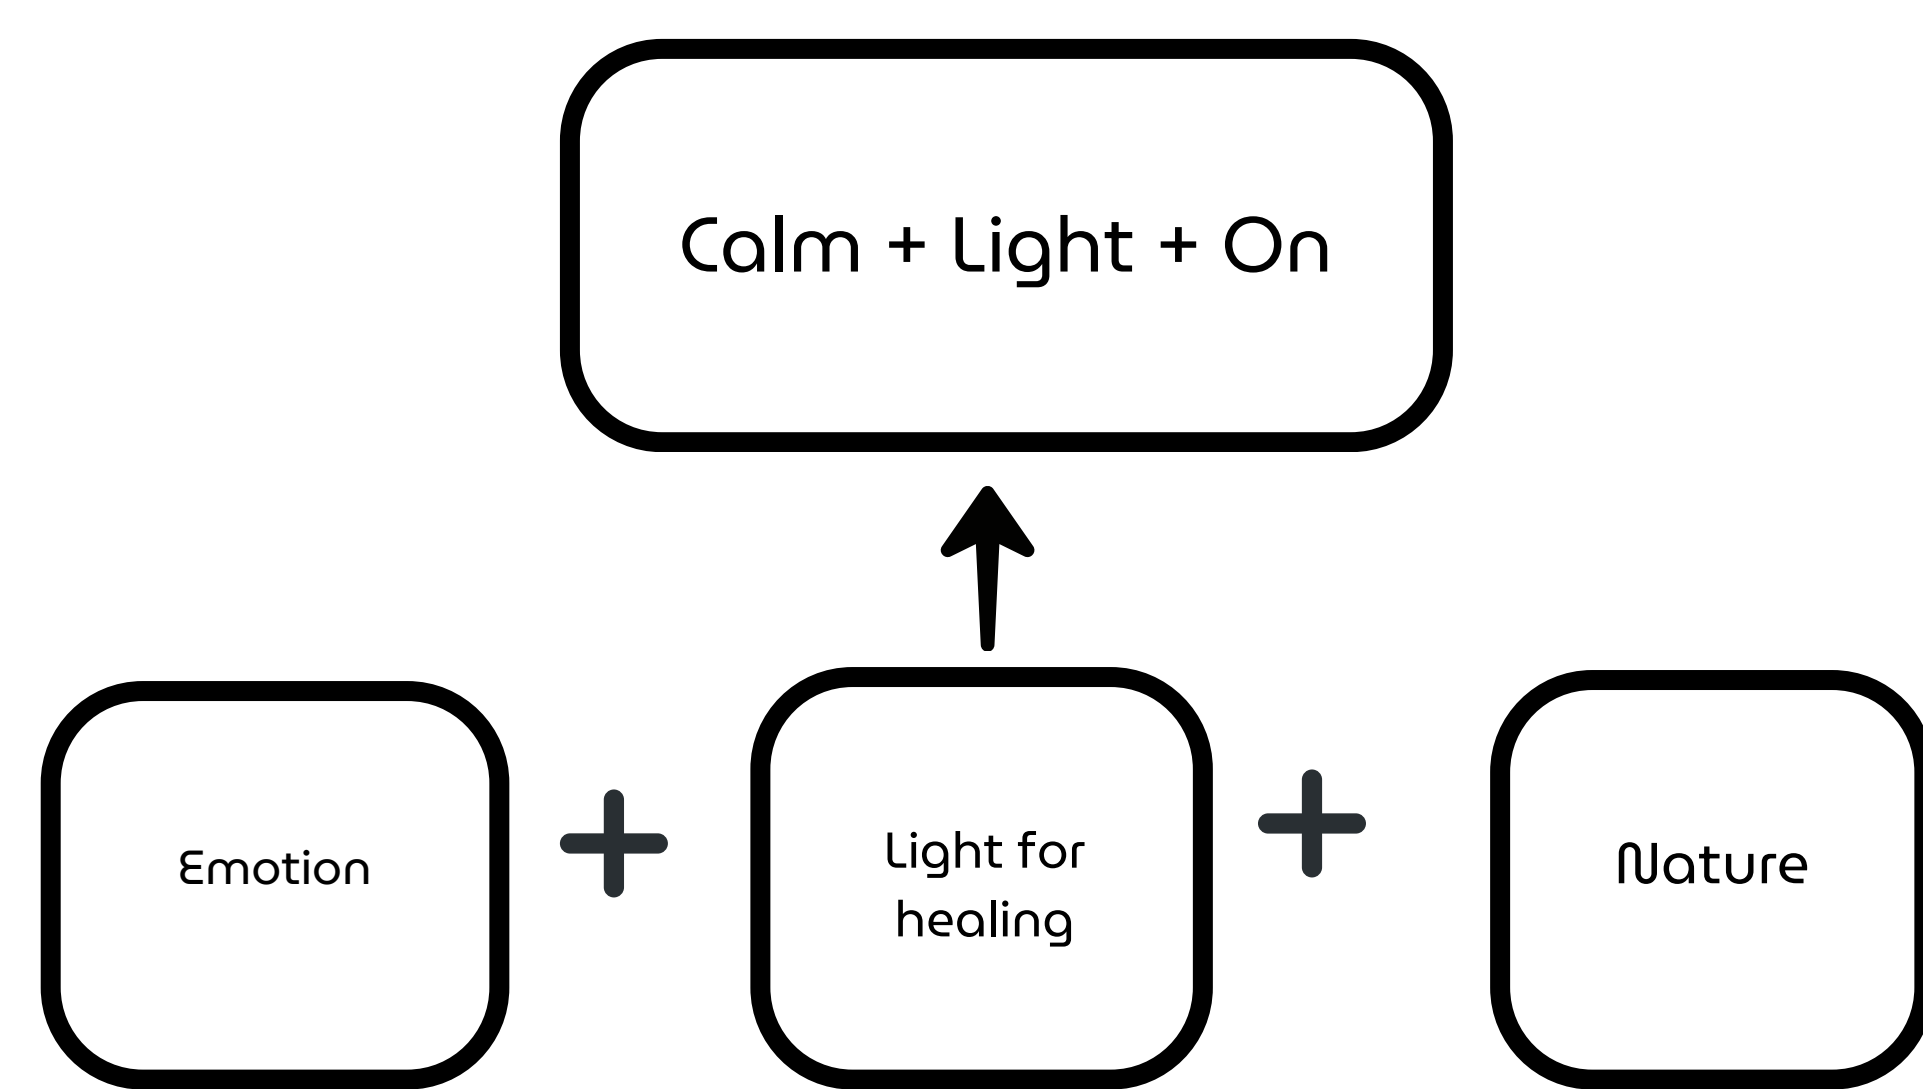

Calmlyon

Light to Heal

Calmlyon breathes life into every moment, connecting colors to emotions with effortless charm. Soothing pastels calm the mind, vibrant rainbows spark joy, and soft pinks embrace care. Designed with thoughtfulness, Calmlyon transforms light into a symphony of feelings, merging beauty with innovation seamlessly.

With modes like Sleep, Focus, Skincare, Light Up, Breathe, and Ambient, Calmlyon offers lighting that adapts to your every need. Its unique diffusion blends color and softness, turning light into art. Born from meticulous prototypes, Calmlyon isn't just a lamp—it's a sensory companion, designed to illuminate your space and spirit with grace and versatility.